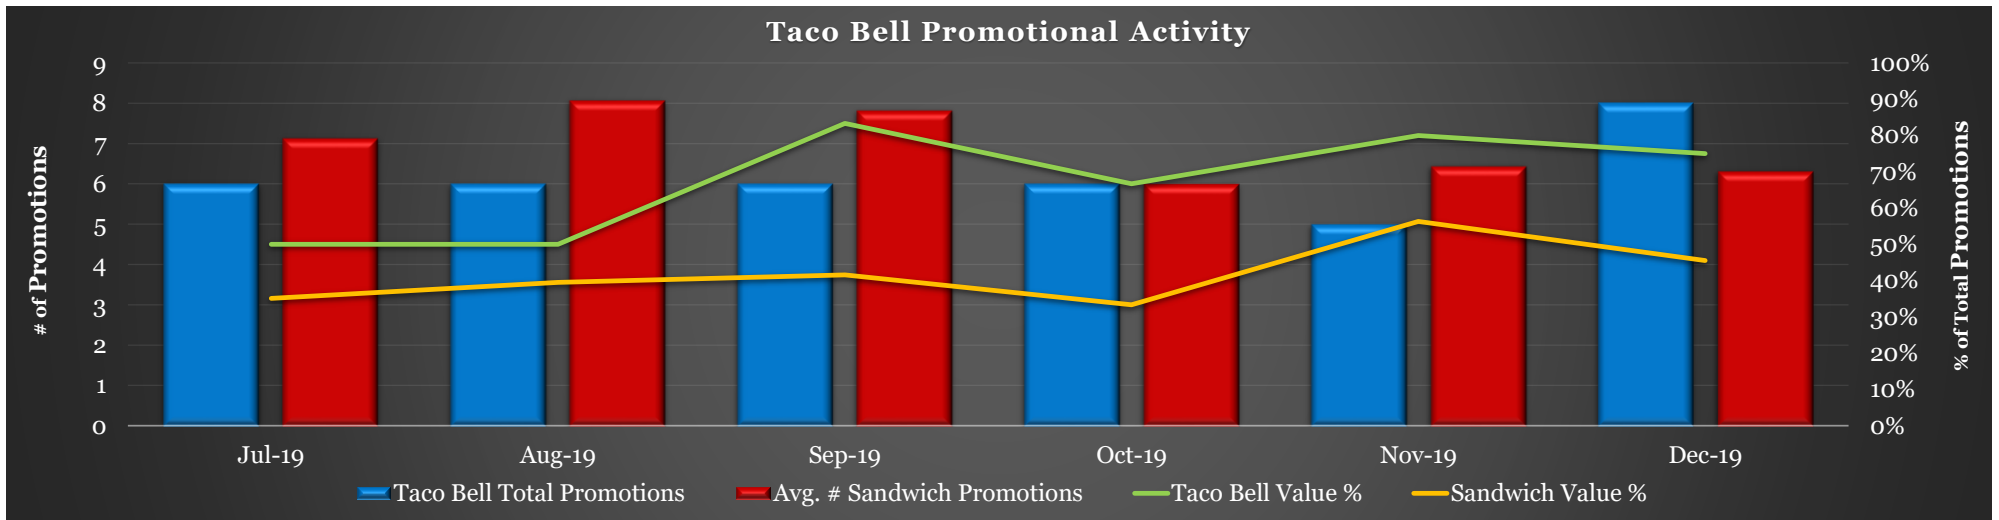

Taco Bell

| Jul-19 | Aug-19 | Sep-19 | Oct-19 | Nov-19 | Dec-19 |
|---|---|---|--|--|---|
| Party Pack (15% off a Party Pack w/online or app order - through 8/31) | Party Pack (15% off a Party Pack w/online or app order - through 12/31) | Party Pack (15% off a Party Pack w/online or app order - through 12/31) TV | Party Packs (Free 1st Delivery \$12+ Grubhub) TV | \$5 Double Chalupa Box (Double Chalupa, Hard Taco, Cinnamon Twists & Drink) TV | Rolled Chicken Tacos TV |
| \$5 Chalupa Cravings Box (Chalupa Supreme, Crunchy Taco, Beefy 5-Layer Burrito, Cinnamon Twists & med. drink) TV | \$5 Triple Double Crunchwrap Box (Triple Double Crunchwrap, Crunchy Taco, Cinnamon Twists & med. drink) TV | Free Bean Burrito (Spend \$5 or more online or on the app through 10/17) | \$5 Grande Nachos Box TV | Rolled Chicken Tacos TV | Free Party Pack Delivery (1st \$12+ GrubHub order) TV |
| \$5 Nacho Fries Box (Nacho Fries, Doritos Locos Taco, Beefy 5-Layer Burrito & med. drink) TV | Cherry Sunset Freeze New | \$5 Toasted Cheddar Chalupa Box (Toasted Cheddar Chalupa, 2 tacos & drink) New TV | \$5 Double Chalupa Box TV | Free Party Pack Delivery (1st \$12+ Rolled Chicken or Taco Party Pack GrubHub order) TV | \$1 Double Stacked Tacos (Nacho Crunch Double Stacked Taco; Chipotle Cheddar Double Stacked Taco; Reaper Ranch Double Stacked Taco) |
| Nacho Fries TV | \$5 Chalupa Cravings Box (Chalupa Supreme, Crunchy Taco, Beefy 5-Layer Burrito, Cinnamon Twists & med. drink) TV | Cherry Sunset Freeze | Steal a Base, Steal a Taco (Free Doritos Locos Taco 10/30 2-6pm) TV | \$5 Bonus e-Gift Card w/\$15 gift card purchase | \$7 Deluxe Box (Chalupa Supreme; Beefy 5-Layer Burrito; Nacho Cheese Doritos Locos Tacos; Chips and Nacho Sauce; Medium Fountain Drink) |
| Nacho Fries Bellgrande | Breakfast Crunchwrap TV | \$5 Grande Nachos Box TV | Baja Blast Birthday Freeze New | | Electric Blue Raspberry Freeze New |
| Steak Reaper Ranch Fries Burrito New TV | Steak Reaper Ranch Fries Burrito TV | Free Grubhub delivery w/1st \$12+ order | Sour Strawberry Skittles Freeze New | | Buy \$25 in gift cards and get one free combo |